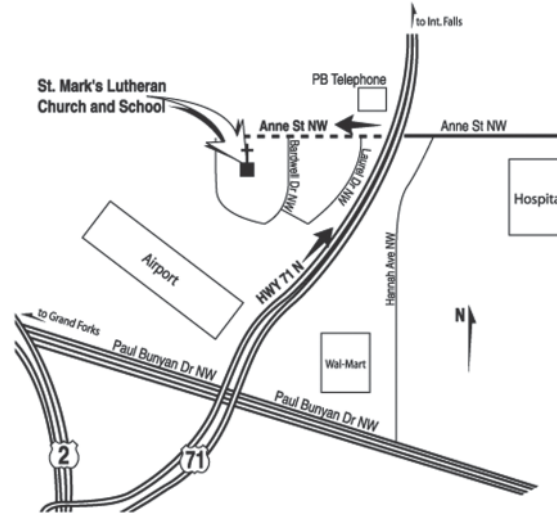

We Meet
10:00 am - 11:15 am
Saturday Mornings

Jesus Cares Ministry

Pastor:
Benjamin Zamzow
218-444-3939

Coordinators:
Belinda Baumann
218-444-3227

Jill Kirk
231-944-9575

1. ---
2. Snacks
   - Fellowship
   - Singing
   - Rhythm Instruments
   - Bible Story
   - Craft Project
   - Prayer

St. Mark's Church
2220 Anne St. NW
Bemidji, MN 56601

www.StMarksBemidji.org

*"Where the care
of the soul
is the soul
of care."*